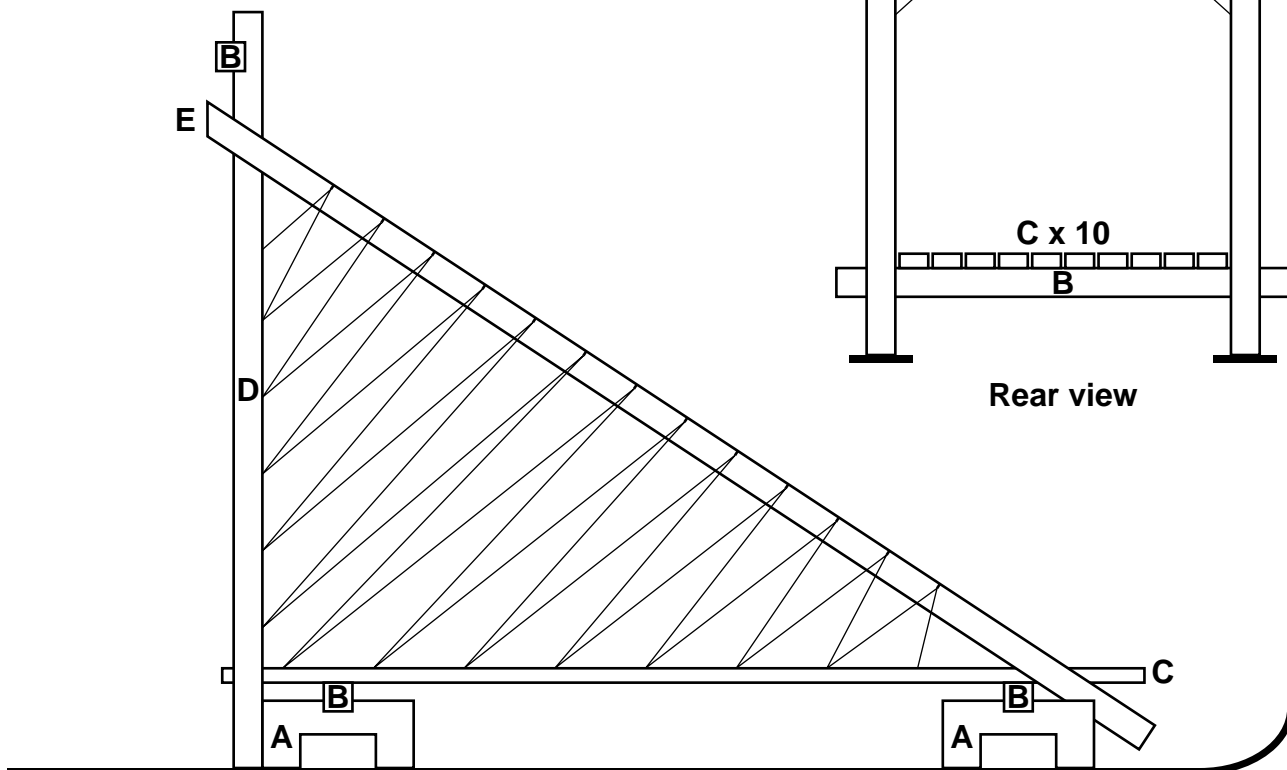

Klondike Sled

By Scouters Jay Treacy and Liam Morland
<http://ScoutDocs.ca/Klondike/>
OpenContent © 2002

- A Bindings (x4) 
- B Cross bar (x3) 
- C Floor board (x10) 
- D Upright (L&R) 
- E Diagonal (L&R) 

Scale 1:10 (1 mm = 1 cm)

Scoutdocs
<http://ScoutDocs.ca/>

Rear view

Side view