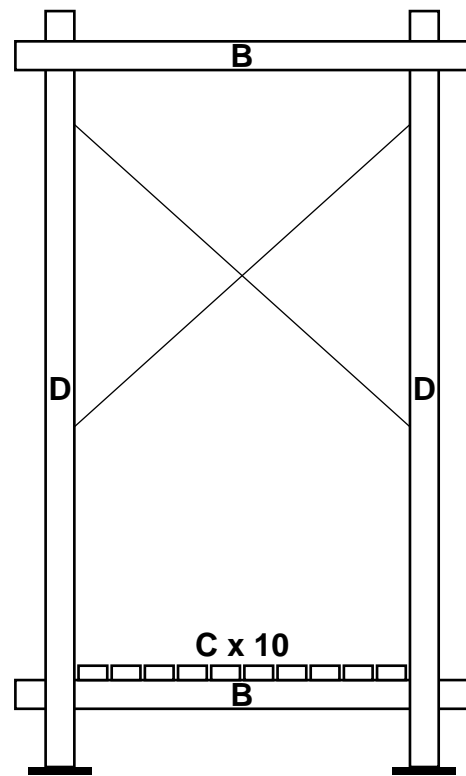

Klondike Sled

By Scouters Jay Treacy and Liam Morland
<http://ScoutDocs.ca/Klondike/>
OpenContent © 2002

- A Bindings (x4) 
- B Cross bar (x3) 
- C Floor board (x10) 
- D Upright (L&R) 
- E Diagonal (L&R) 

Scale 1:10 (1 mm = 1 cm)

Scoutdocs
<http://ScoutDocs.ca/>

Rear view

Side view